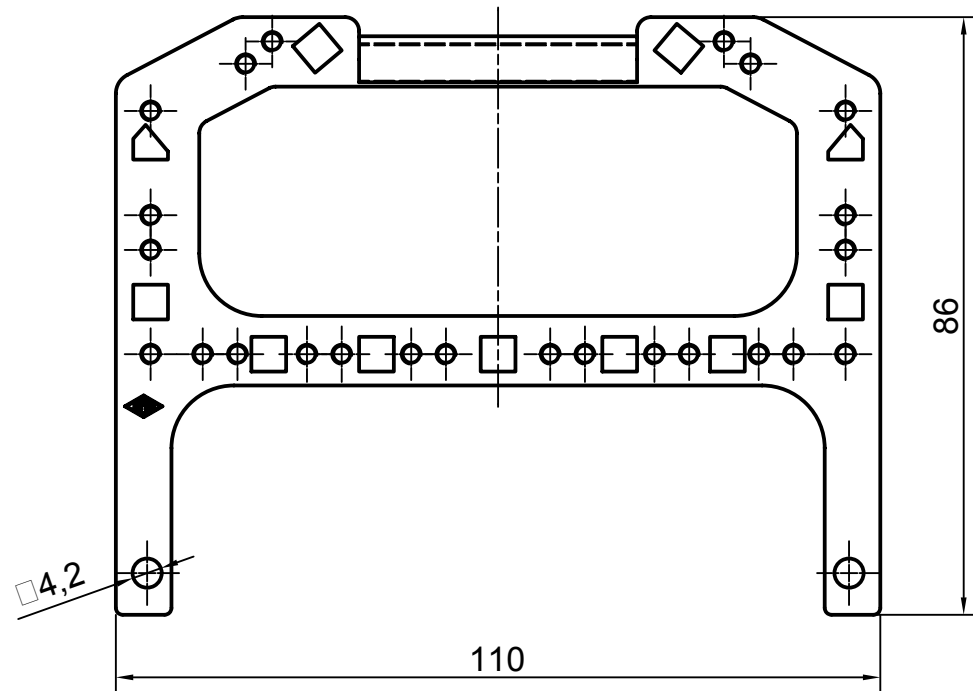

Diritti riservati

All rights reserved

Date 10.01.2007	CR 24 SS	Scale	
Sign.	grip panels x cables outside enclosure	1:1	